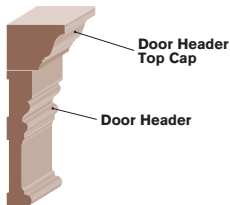

## 4 Flute Casing

1/2 x 5-1/2

172A FJ Pine

(items are approximate scale only)

southern edition  
**DOOR HEADER**

**1RE Header**

1 x 5-1/2

**144MUL** Ultralite MDF